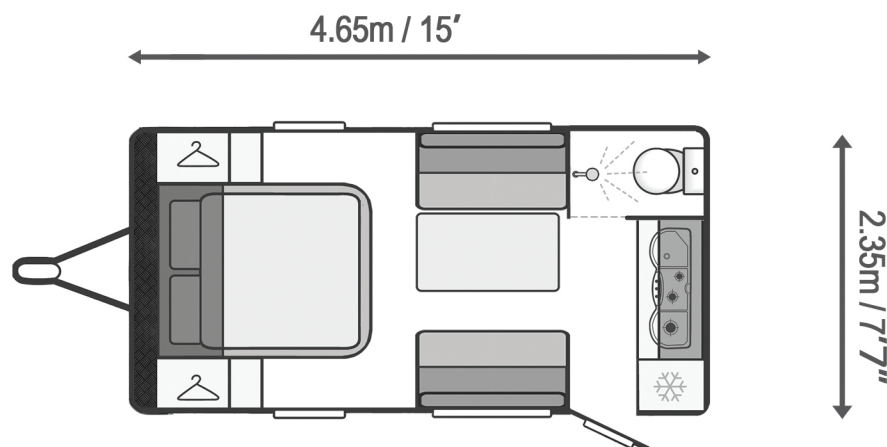

WEIGHTS*

Off-road

TARE 2020kg

ATM 2500kg (up to 2700kg)

* Weights and Dimensions are indicative only and may vary.

BERTHS

CHASSIS

- 6" 150mm Chassis
- 16" Alloy Rims & Offroad Tyres
- Full Independent Suspension
- ALKO or DO35 3.5t Offroad Hitch
- Electric Brakes
- Bumper Bar
- Spare Tyre on Rear Bumper Bar
- 8" Jockey Wheel
- Quick Release Drop Down Stabilisers
- Water Tap on front A-Frame
- Battery Box
- External BBQ Point under Tunnel Boot

INTERIOR

- Cabinetry with Piano Hinges throughout
- Stylish Splashback
- Stainless Steel Sink
- Movable Push Down Table
- UV stable Automotive Leather Seating
- Caravan Queen Size Inner Spring Mattress
- Extendable Gas Strut Lift-up Bed Base
- Block-out Blinds
- Flyscreens

EXTERIOR

- Aluminium Composite
- Full Wall & Roof Insulation
- Single Sheet Roof
- Black Alloy Checkerplate
- Large Double Glazed European Style Windows
- Entry Door with Security Screen
- All around LEDs for Free Camping
- Skylight Roof Hatch
- Full Length Rollout Awning
- Drop Down Picnic Table
- External Waterproof Speakers
- Entry Grab Handle with LED Light
- Large Front Cross-Van Tunnel Boot with LED Light

SAFETY FEATURES

- Fire Extinguisher
- Smoke Alarm
- Brake Away System

EQUIPMENT

- 24" TV
- Bluetooth Radio
- Air conditioning Reverse Cycle
- 240 V / 12 V / USB Outlets
- Gas/Electric Hot Water System
- Gas/Electric Hob & Grill
- 12 V Range Hood
- Refrigerator
- Microwave
- Double Power Points
- LED Lighting throughout
- External 240 V, TV & 12 V Outlets
- Water Level Indicator
- 12 V Water Pump System with City Water Connection
- 2 x 90L Water Tanks
- 80L Capacity Grey Water Tank
- 2 x 9 kg Gas Bottles on the A-Frame
- External Hot / Cold Shower
- 2 x 100 AH AGM Glass Battery
- Multi-Stage Battery Charger
- 2 x 150 W of Solar with Charger

Ask one of our friendly staff for our Optional Extras or visit