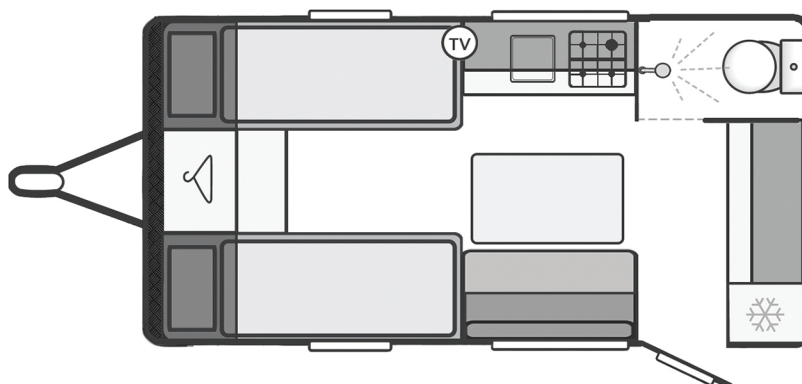

Ask one of our friendly staff for our Optional Extras or visit

TRAIL

15ft OFF-ROAD HYBRID

TRAIL
CARAVANS

FLOORPLAN OPTIONS

(Not to scale)

LAYOUT OPTIONS

(Sizes vary)

Dinette to Single Bed Conversion (Sizes vary)

Entry Cabinet