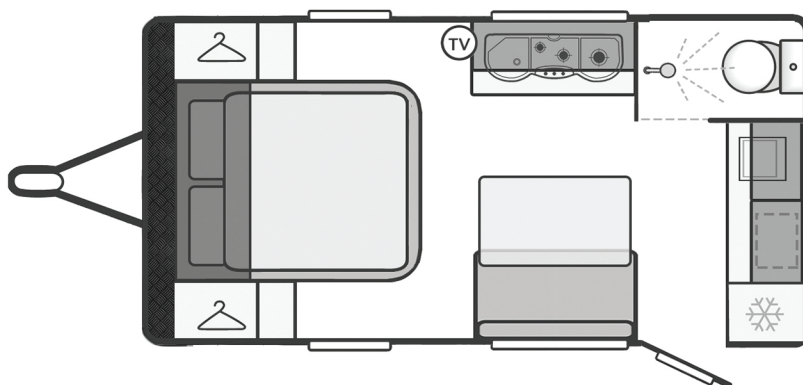

Ask one of our friendly staff for our Optional Extras or visit

TRAIL

15ft OFF-ROAD HYBRID

TRAIL
CARAVANS

FLOORPLAN OPTIONS

(Not to scale)

LAYOUT OPTIONS

(Sizes vary)

Dinette to Single Bed Conversion (Sizes vary)

Entry Cabinet