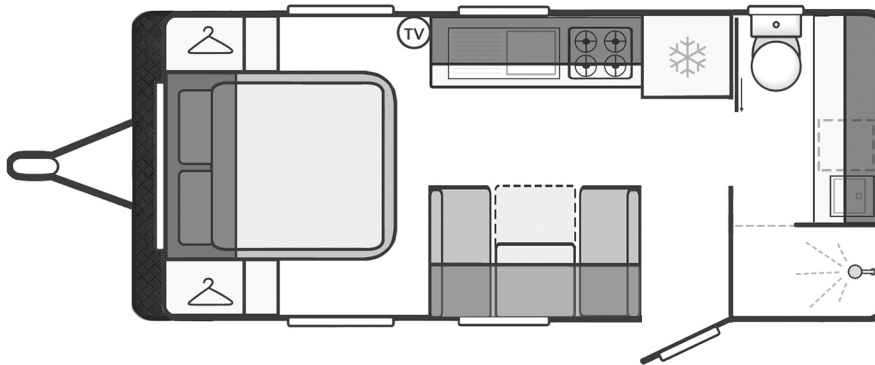

Brochure is a guide ONLY - Brands and equipment subject to change.

Ask one of our friendly staff for our Optional Extras or visit

www.TRAILRV.com.au

TRAIL

18ft6 OFF-ROAD SINGLE AXLE

TRAIL
CARAVANS

FLOORPLAN OPTIONS

(Not to scale)

LAYOUT OPTIONS

(Sizes vary)

Dinette to Single Bed Conversion

L-shaped Lounge

Straight Lounge