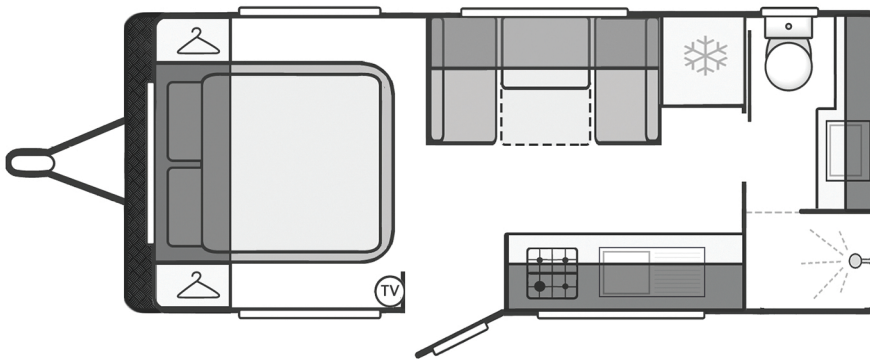

Brochure is a guide ONLY - Brands and equipment subject to change.

Ask one of our friendly staff for our Optional Extras or visit

www.TRAILRV.com.au

TRAIL

18ft6 OFF-ROAD SINGLE AXLE

TRAIL
CARAVANS

FLOORPLAN OPTIONS

(Not to scale)

LAYOUT OPTIONS

(Sizes vary)

Dinette to Single Bed Conversion

L-shaped Lounge

Straight Lounge