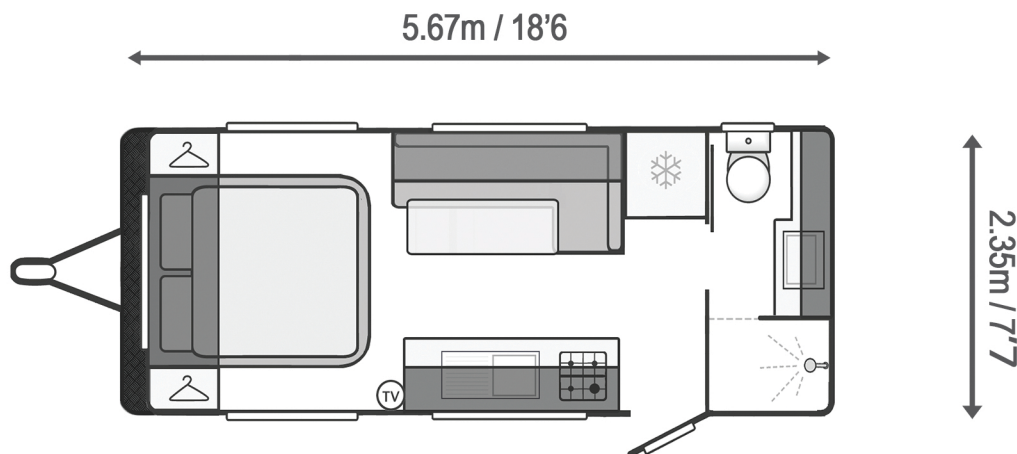

WEIGHTS*

Off-road

TARE 2260kg

ATM 2500-2800kg

* Weights and Dimensions are indicative only and may vary.

BERTHS

SUBJECT TO T & Cs

CHASSIS

- 6" 150mm Chassis
- 16" Alloy Rims & Offroad Tyres
- Full Independent Suspension
- ALKO or DO35 3.5t Offroad Hitch
- Electric Brakes
- Bumper Bar
- Spare Tyre on Rear Bumper Bar
- 8" Jockey Wheel
- Quick Release Drop Down Stabilisers
- Water Tap on front A-Frame
- Battery Box
- External BBQ Point under Tunnel Boot

INTERIOR

- Cabinetry with Piano Hinges throughout
- Stylish Splashback
- Stainless Steel Sink
- Movable Push Down Table
- UV stable Automotive Leather Seating
- Caravan Queen Size Inner Spring Mattress
- Extendable Gas Strut Lift-up Bed Base
- Block-out Blinds
- Flyscreens
- 12V Fans

EXTERIOR

- Aluminium Composite
- Full Wall & Roof Insulation
- Black Alloy Checkerplate
- Large Double Glazed European Style Windows
- Entry Door with Security Screen
- LED Lights for Free Camping
- Skylight Roof Hatch
- Full Length Rollout Awning
- Drop Down Picnic Table
- External Waterproof Speakers
- Entry Grab Handle with LED Light
- Large Front Cross-Van Tunnel Boot with LED Light

SAFETY FEATURES

- Fire Extinguisher
- Smoke Alarm
- Brake Away System
- ESC
- Reversing Camera

EQUIPMENT

- 24" TV
- Bluetooth Radio
- Air conditioning Reverse Cycle
- 240 V / 12 V / USB Outlets
- Gas/Electric Hot Water System
- Gas/Electric Hob & Grill
- 12 V Range Hood
- Refrigerator (3-Way or Compressor)
- Microwave
- Double Power Points
- LED Lighting throughout
- External 240 V, TV & 12 V Outlets
- Water Level Indicator
- 12 V Water Pump System with City Water Connection
- 2 x 95L Water Tanks
- 95L Capacity Grey Water Tank
- 2 x 9 kg Gas Bottles on the A-Frame
- External Hot / Cold Shower
- 2 x 120 AGM Batteries
- Multi-Stage Battery Charger (Lithium ready)
- 2 x 210 W of Solar with Charger
- Outdoor Shower
- Washing Machine

Brochure is a guide ONLY - Brands and equipment subject to change.

Ask one of our friendly staff for our Optional Extras or visit

www.TRAILRV.com.au