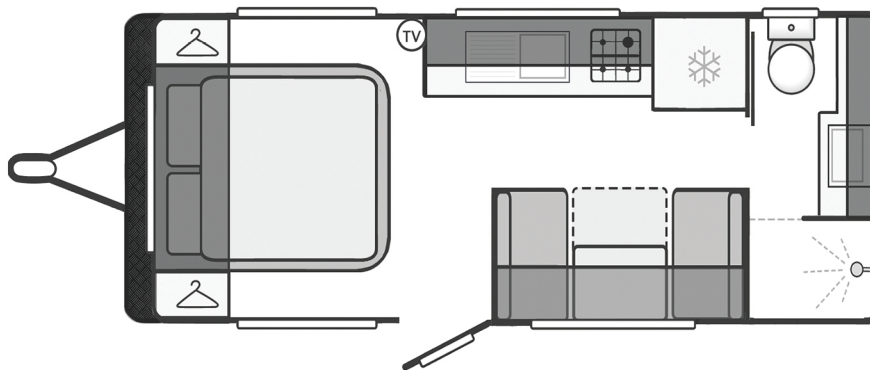

Brochure is a guide ONLY - Brands and equipment subject to change.

Ask one of our friendly staff for our Optional Extras or visit

www.TRAILRV.com.au

TRAIL

18ft6 OFF-ROAD SINGLE AXLE

TRAIL
CARAVANS

FLOORPLAN OPTIONS

(Not to scale)

LAYOUT OPTIONS

(Sizes vary)

Dinette to Single Bed Conversion

L-shaped Lounge

Straight Lounge