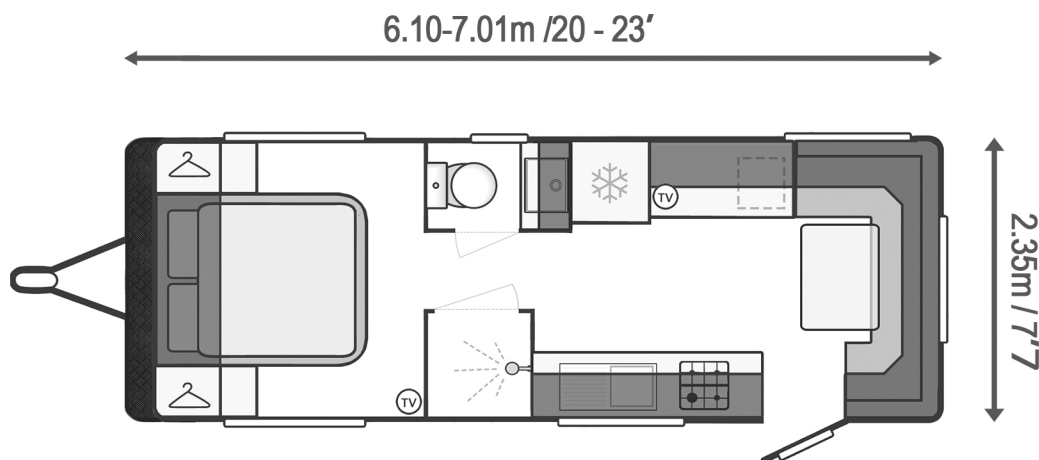

TRAIL

CLUB LOUNGE

WEIGHTS*

Off-road		Semi O/R	
TARE	2890kg	TARE	2690kg
ATM	3500kg	ATM	3200kg

BERTHS

SUBJECT TO T & Cs

* Weights and Dimensions are indicative only and may vary.

CHASSIS

- 6" 150mm Chassis
- 16" Alloy Rims & Offroad Tyres (O/R only)
- Full Independent Suspension (O/R only)
- ALKO or DO35 3.5t Offroad Hitch (O/R only)
- Electric Brakes
- Bumper Bar
- Spare Tyre on Rear Bumper Bar
- 8" Jockey Wheel
- Quick Release Drop Down Stabilisers
- Water Tap on front A-Frame
- Battery Box
- External BBQ Point under Tunnel Boot