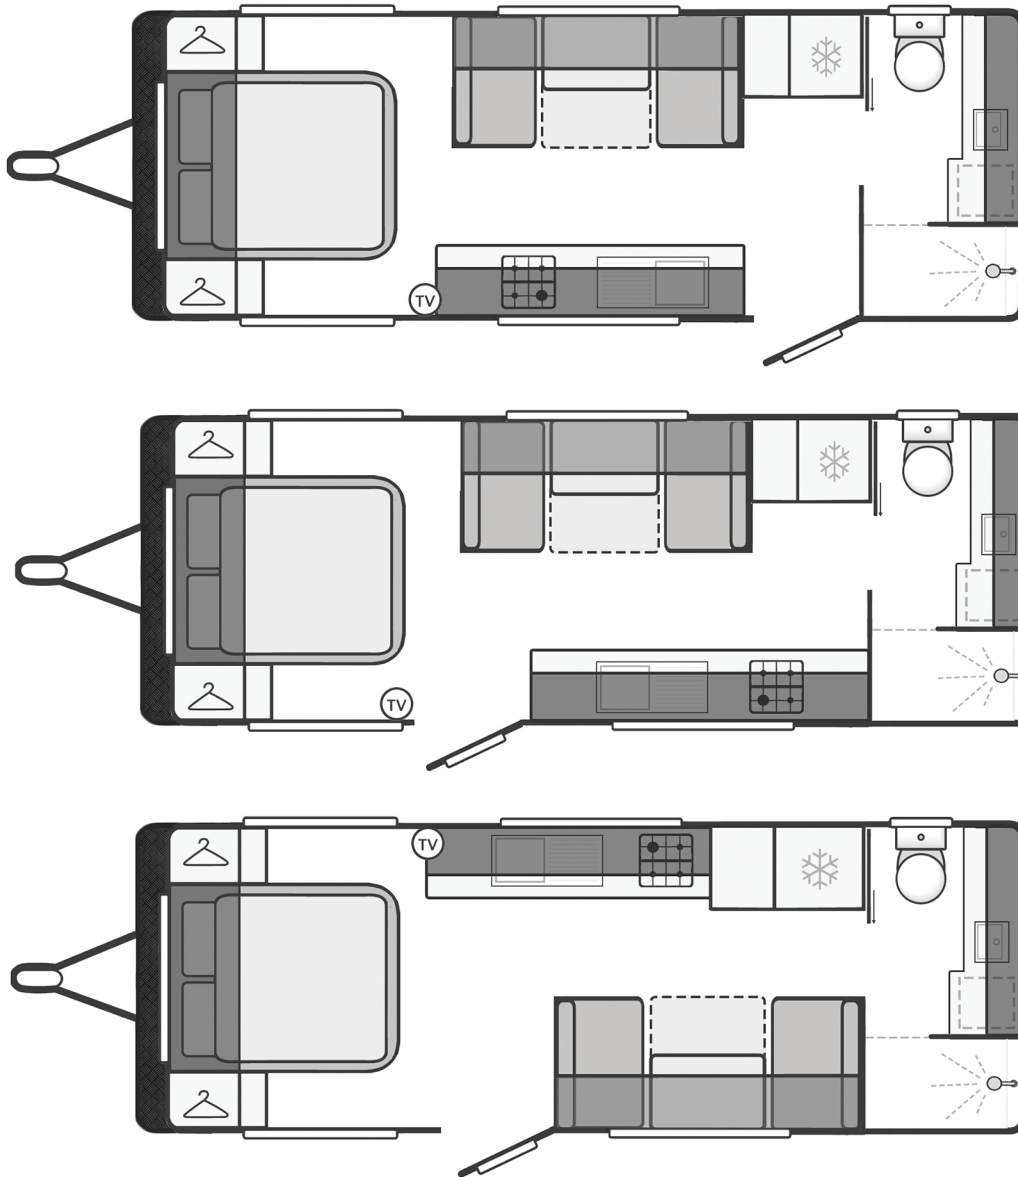

www.TRILRV.com.au

TRAIL

21 ft6 TANDEM AXLE

TRAIL
CARAVANS

FLOORPLAN OPTIONS

(Not to scale)

LAYOUT OPTIONS

(Sizes vary)

Dinette to Single Bed Conversion

L-shaped Lounge

Club Configuration