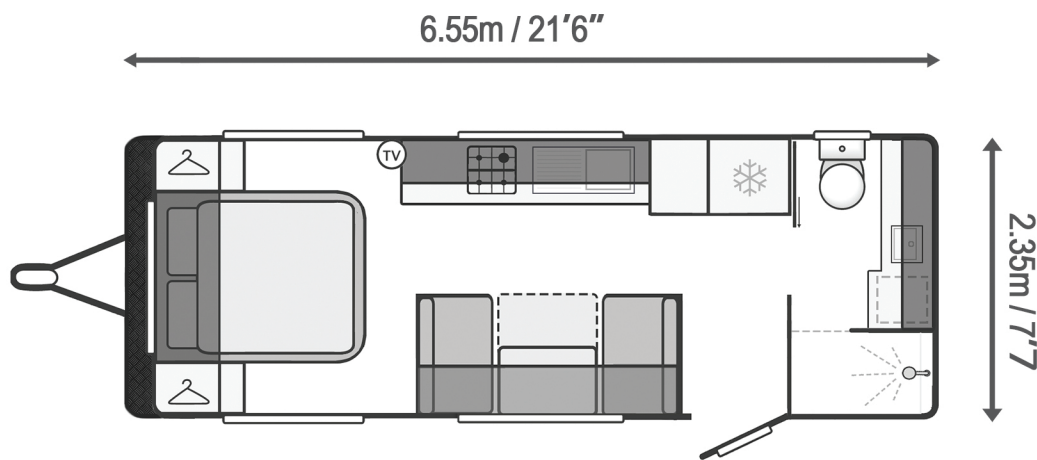

WEIGHTS*

Off-road

TARE 2750kg

ATM 3500kg

Semi O/R

TARE 2450kg

ATM up to 3200kg

BERTHS

SUBJECT TO T & Cs

* Weights and Dimensions are indicative only and may vary.

CHASSIS

- 6" 150mm Chassis
- 16" Alloy Rims & Offroad Tyres (O/R only)
- Full Independent Suspension (O/R only)
- ALKO or DO35 3.5t Offroad Hitch (O/R only)
- Electric Brakes
- Bumper Bar
- Spare Tyre on Rear Bumper Bar
- 8" Jockey Wheel
- Quick Release Drop Down Stabilisers
- Water Tap on front A-Frame
- Battery Box
- External BBQ Point under Tunnel Boot

EXTERIOR

- Aluminium Composite
- Full Wall & Roof Insulation
- Black Alloy Checkerplate
- Large Double Glazed European Style Windows
- Entry Door with Security Screen
- LED Lights for Free Camping
- Skylight Roof Hatch
- Full Length Rollout Awning
- Drop Down Picnic Table
- External Waterproof Speakers
- Entry Grab Handle with LED Light
- Large Front Cross-Van Tunnel Boot with LED Light

EQUIPMENT

- 24" TV
- Bluetooth Radio
- Air conditioning Reverse Cycle
- 240 V / 12 V / USB Outlets
- Gas/Electric Hot Water System
- Gas/Electric Hob & Grill
- 12 V Range Hood
- Refrigerator (3-Way or Compressor)
- Microwave
- Double Power Points
- LED Lighting throughout
- External 240 V, TV & 12 V Outlets
- Water Level Indicator
- 12 V Water Pump System with City Water Connection
- 2 x 90L Water Tanks
- 80L Capacity Grey Water Tank
- 2 x 9 kg Gas Bottles on the A-Frame
- External Hot / Cold Shower
- 2 x 120 AGM Batteries
- Multi-Stage Battery Charger (Lithium ready)
- 2 x 210 W of Solar with Charger
- Outdoor Shower
- Washing Machine

INTERIOR

- Cabinetry with Piano Hinges throughout
- Stylish Splashback
- Stainless Steel Sink
- Movable Push Down Table
- UV stable Automotive Leather Seating
- Caravan Queen Size Inner Spring Mattress
- Extendable Gas Strut Lift-up Bed Base
- Block-out Blinds
- Flyscreens
- 12V Fans

SAFETY FEATURES

- Fire Extinguisher
- Smoke Alarm
- Brake Away System
- ESC
- Reversing Camera

Brochure is a guide ONLY - Brands and equipment subject to change.

Ask one of our friendly staff for our Optional Extras or visit

www.TRILRV.com.au