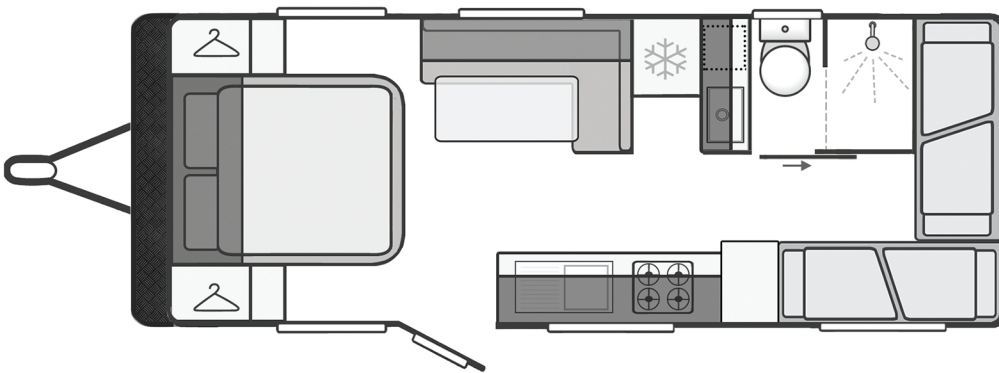

www.TRILRV.com.au

TRAIL

21 ft6 TANDEM AXLE FAMILY

TRAIL
CARAVANS

FLOORPLAN OPTIONS

(Not to scale)

LAYOUT OPTIONS

(Sizes vary)

Dinette to Single Bed Conversion

Dinette Configuration

Club Configuration