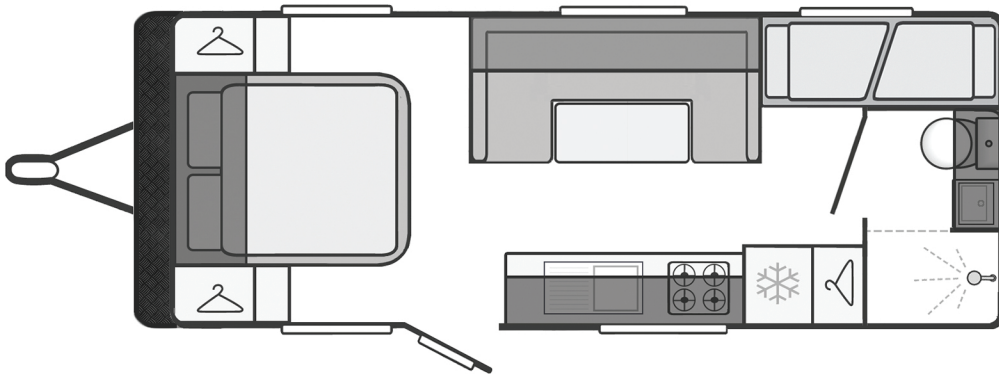

www.TRILRV.com.au

TRAIL

21 ft6 TANDEM AXLE FAMILY

TRAIL
CARAVANS

FLOORPLAN OPTIONS

(Not to scale)

LAYOUT OPTIONS

(Sizes vary)

Dinette to Single Bed Conversion

Dinette Configuration

Club Configuration