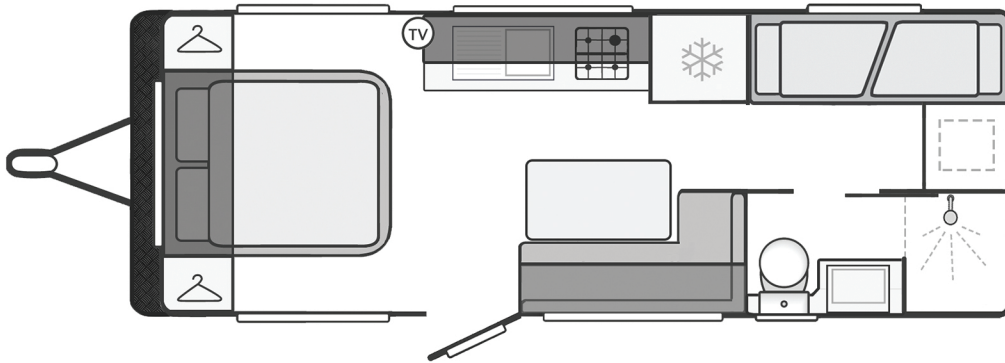

www.TRILRV.com.au

TRAIL

21 ft6 TANDEM AXLE FAMILY

TRAIL
CARAVANS

FLOORPLAN OPTIONS

(Not to scale)

LAYOUT OPTIONS

(Sizes vary)

Dinette to Single Bed Conversion

Dinette Configuration

Club Configuration