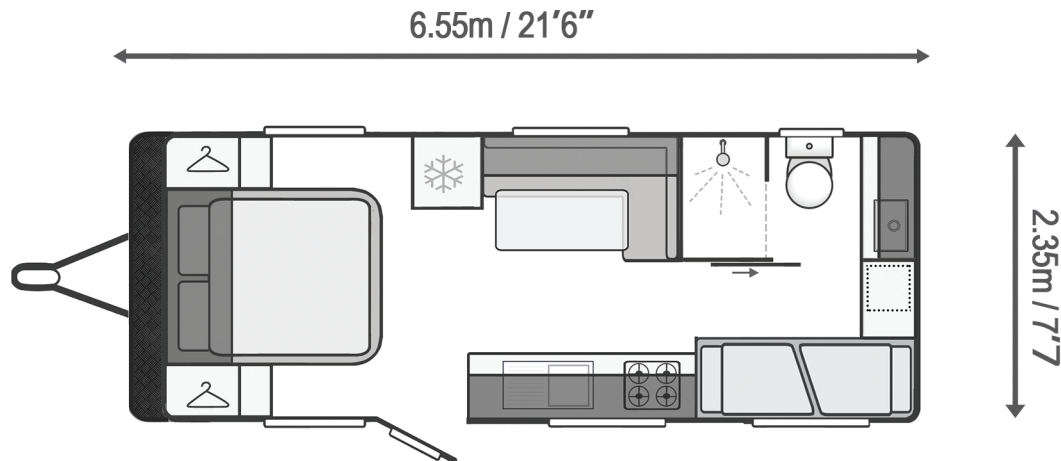

TRAIL

21ft6 TANDEM AXLE FAMILY

WEIGHTS*

Off-road	Semi O/R
TARE 2720kg	TARE 2450kg
ATM 3500kg	ATM up to 3200kg

BERTHS

* Weights and Dimensions are indicative only and may vary.

CHASSIS

- 6" 150mm Chassis
- 16" Alloy Rims & Offroad Tyres (O/R only)
- Full Independent Suspension (O/R only)
- ALKO or DO35 3.5t Offroad Hitch (O/R only)
- Electric Brakes
- Bumper Bar
- Spare Tyre on Rear Bumper Bar
- 8" Jockey Wheel
- Quick Release Drop Down Stabilisers
- Water Tap on front A-Frame
- Battery Box
- External BBQ Point under Tunnel Boot