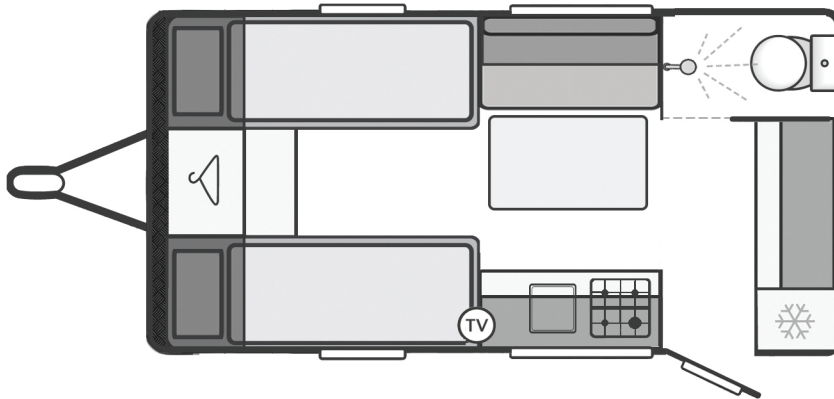

TRAIL

15ft OFF-ROAD HYBRID

TRAIL
CARAVANS

FLOORPLAN OPTIONS

(Not to scale)

LAYOUT OPTIONS

(Sizes vary)

Dinette to Single Bed
Conversion (Sizes vary)

Entry Cabinet/
Pantry