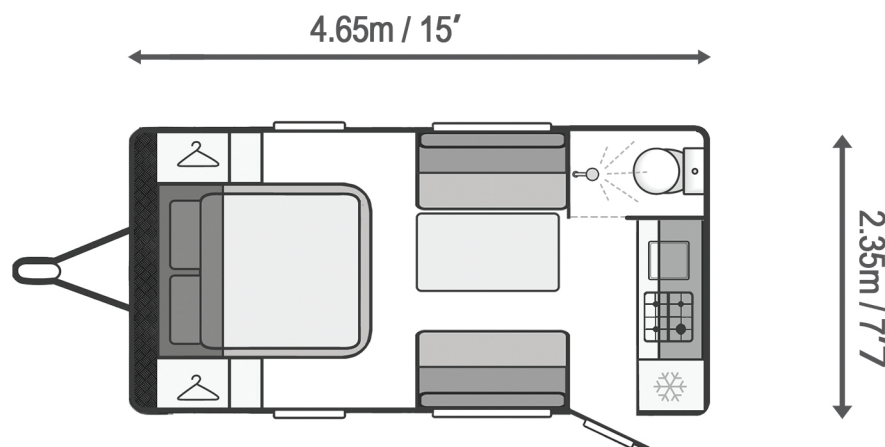

WEIGHTS*

Off-road

TARE 2020kg

ATM 2500kg (up to 2700kg)

* Weights and Dimensions are indicative only and may vary.

BERTHS

SUBJECT TO T & Cs

CHASSIS

- 6" 150mm Chassis
- 16" Alloy Rims & Offroad Tyres
- Full Independent Suspension
- ALKO or DO35 3.5t Offroad Hitch
- Electric Brakes
- Bumper Bar
- Spare Tyre on Rear Bumper Bar
- 8" Jockey Wheel
- Quick Release Drop Down Stabilisers
- Water Tap on front A-Frame
- Battery Box
- External BBQ Point under Tunnel Boot

INTERIOR

- Cabinetry with Piano Hinges throughout
- Stylish Splashback
- Stainless Steel Sink
- Movable Push Down Table
- UV stable Automotive Leather Seating
- Caravan Queen Size Inner Spring Mattress
- Extendable Gas Strut Lift-up Bed Base
- Block-out Blinds
- Flyscreens
- 12V Fans

EXTERIOR

- Aluminium Composite
- Full Wall & Roof Insulation
- Black Alloy Checkerplate
- Large Double Glazed European Style Windows
- Entry Door with Security Screen
- LED Lights for Free Camping
- Skylight Roof Hatch
- Full Length Rollout Awning
- Drop Down Picnic Table
- External Waterproof Speakers
- Entry Grab Handle with LED Light
- Large Front Cross-Van Tunnel Boot with LED Light

SAFETY FEATURES

- Fire Extinguisher
- Smoke Alarm
- Brake Away System
- ESC
- Reversing Camera

EQUIPMENT

- 24" TV
- Bluetooth Radio
- Air conditioning Reverse Cycle
- 240 V / 12 V / USB Outlets
- Gas/Electric Hot Water System
- Gas/Electric Hob & Grill
- 12 V Range Hood
- Refrigerator (3-Way or Compressor)
- Microwave
- Double Power Points
- LED Lighting throughout
- External 240 V, TV & 12 V Outlets
- Water Level Indicator
- 12 V Water Pump System with City Water Connection
- 2 x 90L Water Tanks
- 80L Capacity Grey Water Tank
- 2 x 9 kg Gas Bottles on the A-Frame
- External Hot / Cold Shower
- 2 x 120 AGM Batteries
- Multi-Stage Battery Charger (Lithium ready)
- 2 x 210 W of Solar with Charger
- Outdoor Shower