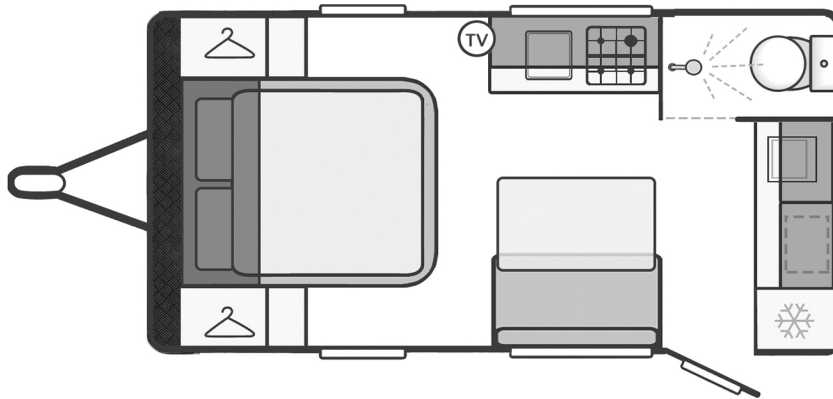

TRAIL

15ft OFF-ROAD HYBRID

TRAIL
CARAVANS

FLOORPLAN OPTIONS

(Not to scale)

LAYOUT OPTIONS

(Sizes vary)

Dinette to Single Bed
Conversion (Sizes vary)

Entry Cabinet/
Pantry